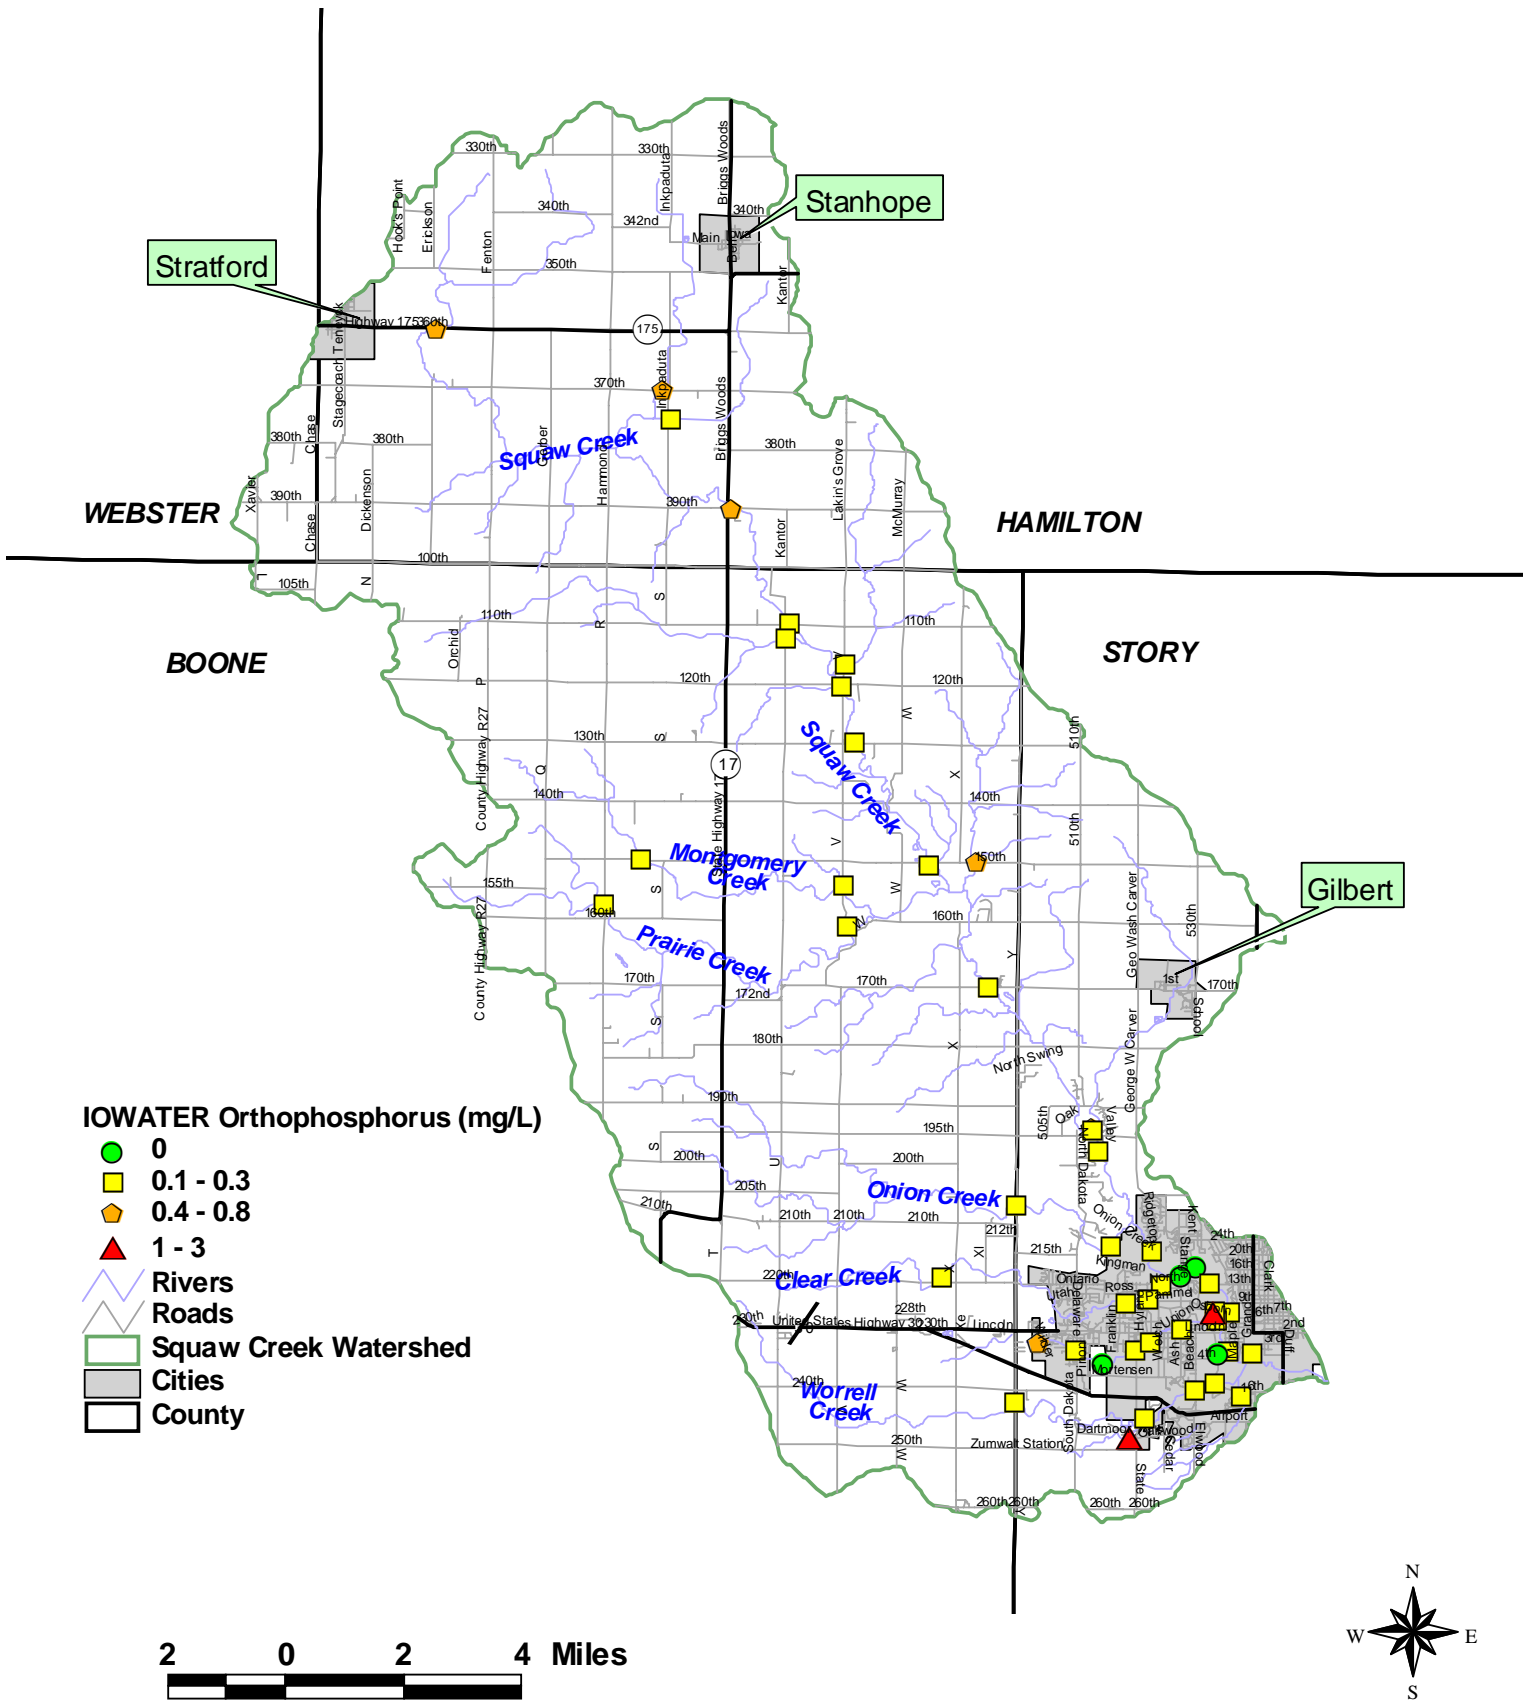

STORY

Squaw Creek

Squaw Creek

Montgomery Creek

Prairie Creek

Onion Creek

Clear Creek

Worrell Creek

Highway 175

Highway 17

Highway 17

County Highway R27

County Highway R27

George W. Carver

George W. Carver

George W. Carver

George W. Carver

George W. Carver

George W. Carver

George W. Carver

George W. Carver

George W. Carver

George W. Carver

George W. Carver

Squaw Creek Snapshot Results - October 9-10, 2009

Squaw Creek Snapshot Results - October 9-10, 2009

Squaw Creek Snapshot Results - October 9-10, 2009

Squaw Creek Snapshot Results - October 9-10, 2009