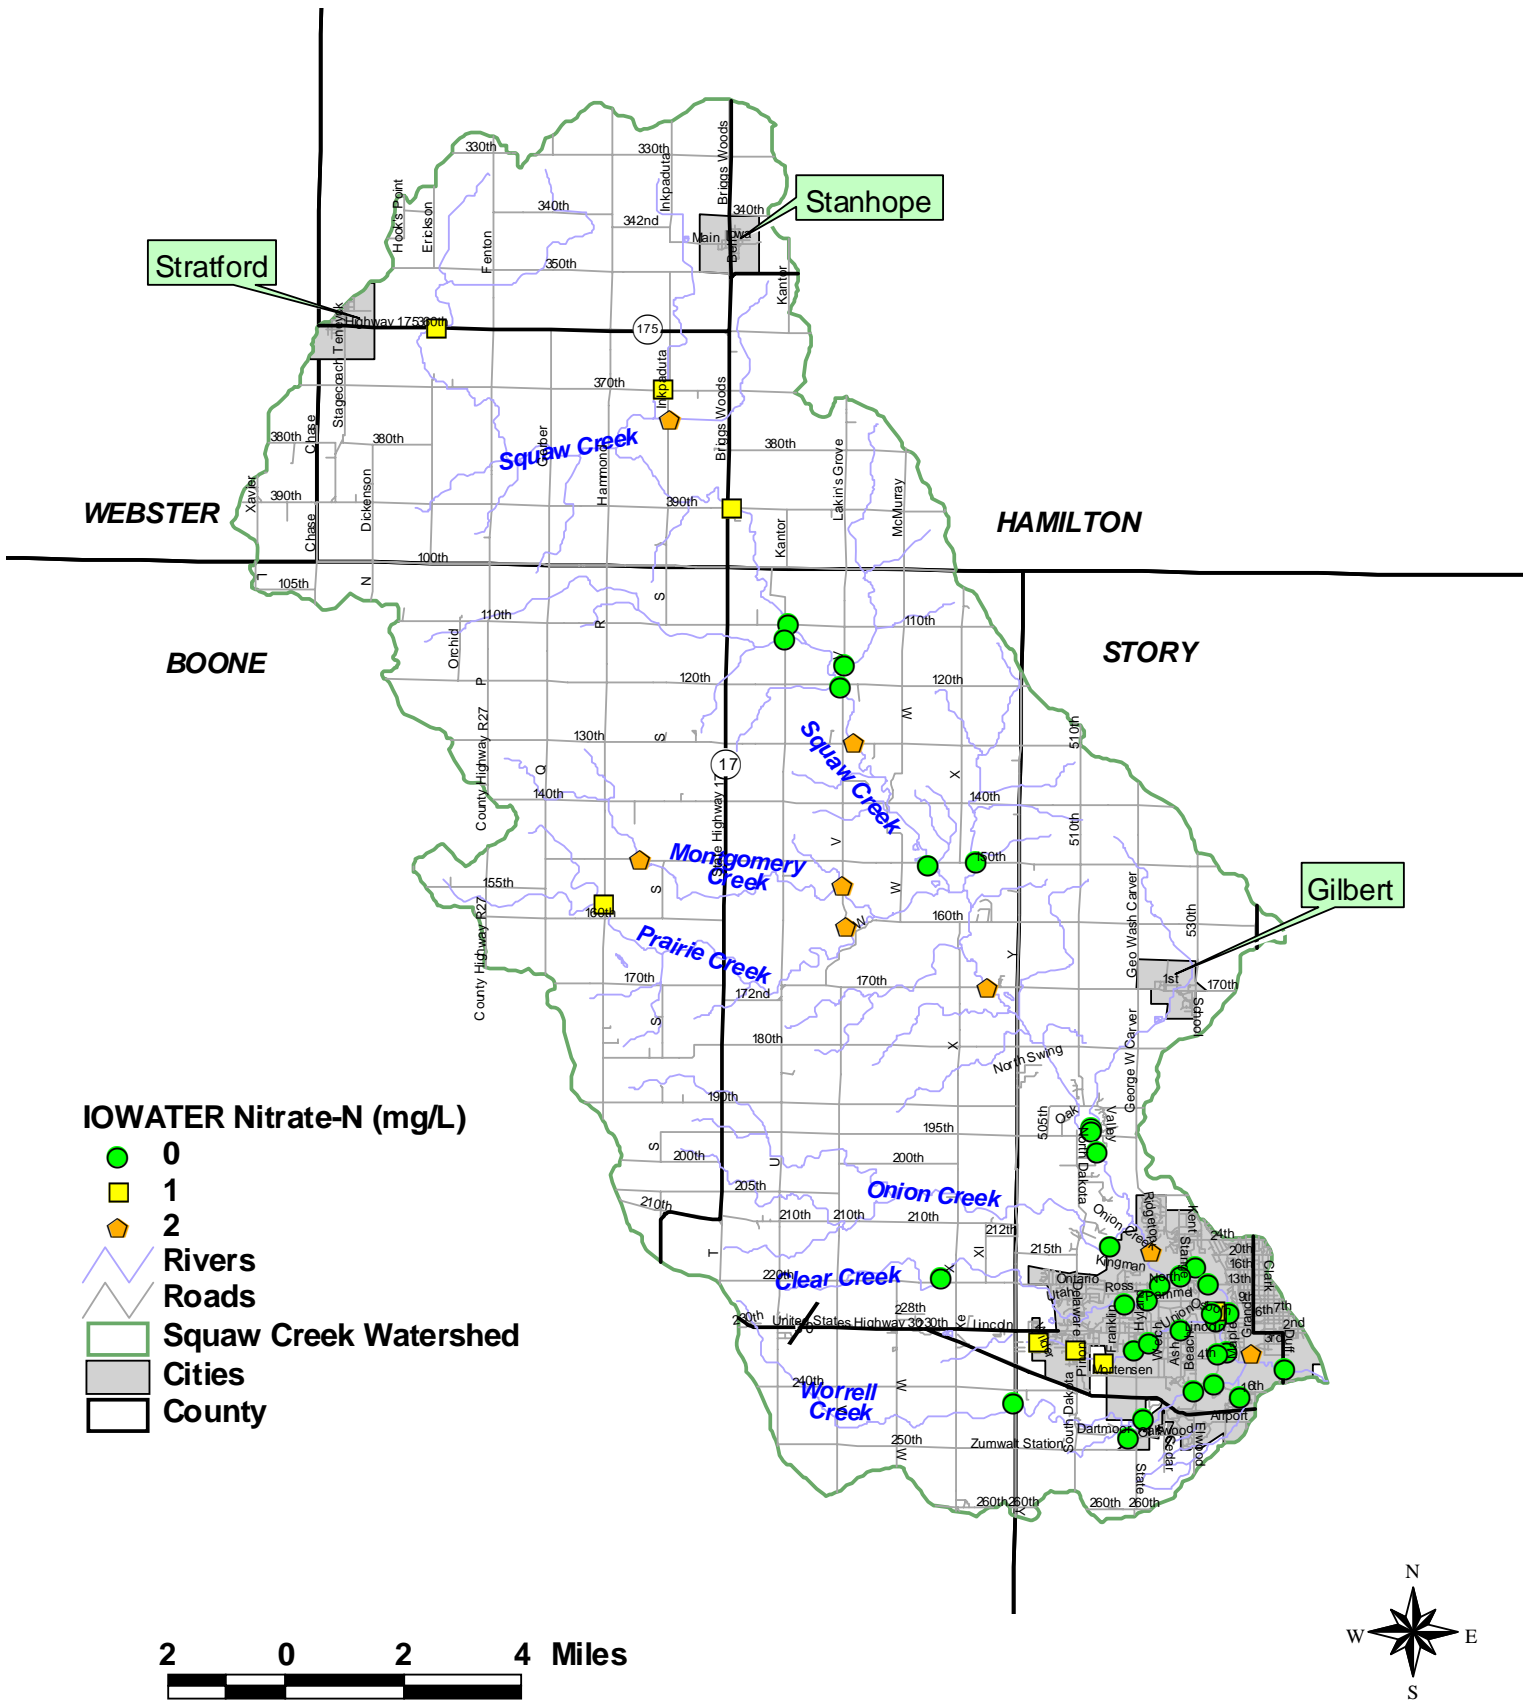

STORY

Squaw Creek

Squaw Creek

Montgomery Creek

Prairie Creek

Onion Creek

Clear Creek

Worrell Creek

Squaw Creek Snapshot Results - October 9-10, 2009

Squaw Creek Snapshot Results - October 9-10, 2009

Stratford

Stanhope

Gilbert

WEBSTER

HAMILTON

BOONE

Highway 175

Highway 17

Highway 17

County Highway R27

County Highway R27

George W. Carver

George W. Carver

George W. Carver