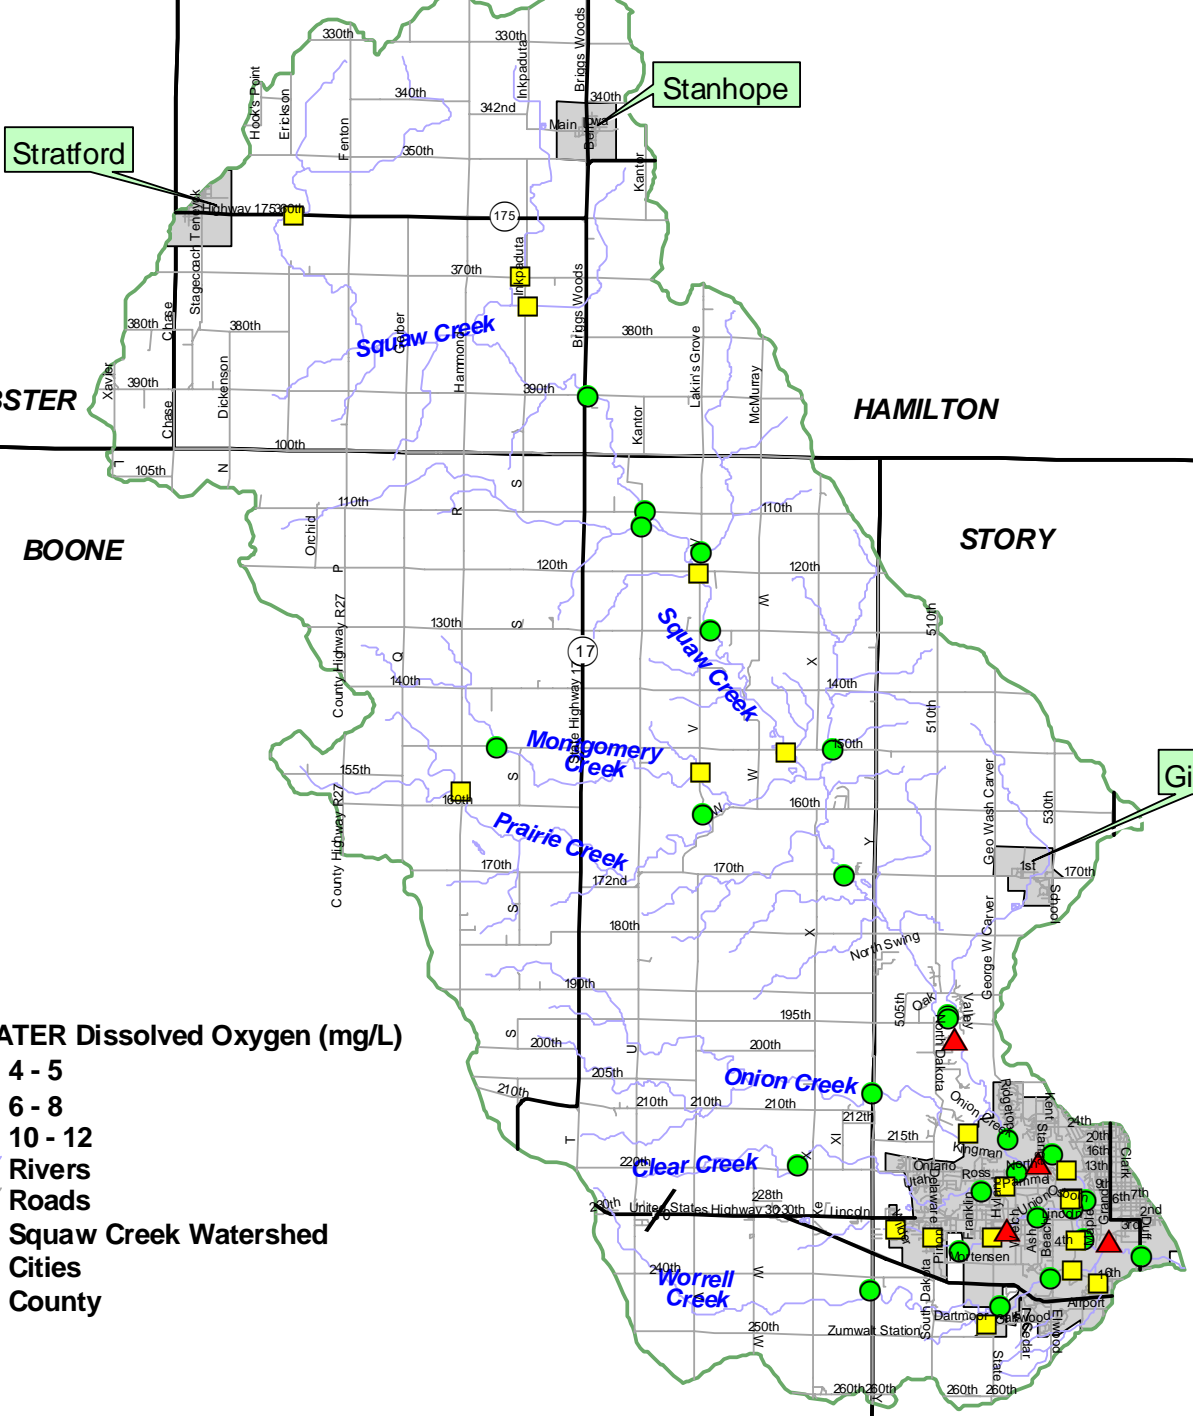

STORY

Squaw Creek

Squaw Creek

Montgomery Creek

Prairie Creek

Onion Creek

Clear Creek

Worrell Creek

Squaw Creek Snapshot Results - October 9-10, 2009

Squaw Creek Snapshot Results - October 9-10, 2009

Stratford

Stanhope

Gilbert

WEBSTER

HAMILTON

BOONE

Highway 175

Highway 17

Highway 17

County Highway R27

County Highway R27

George W. Carver

George W. Carver

George W. Carver