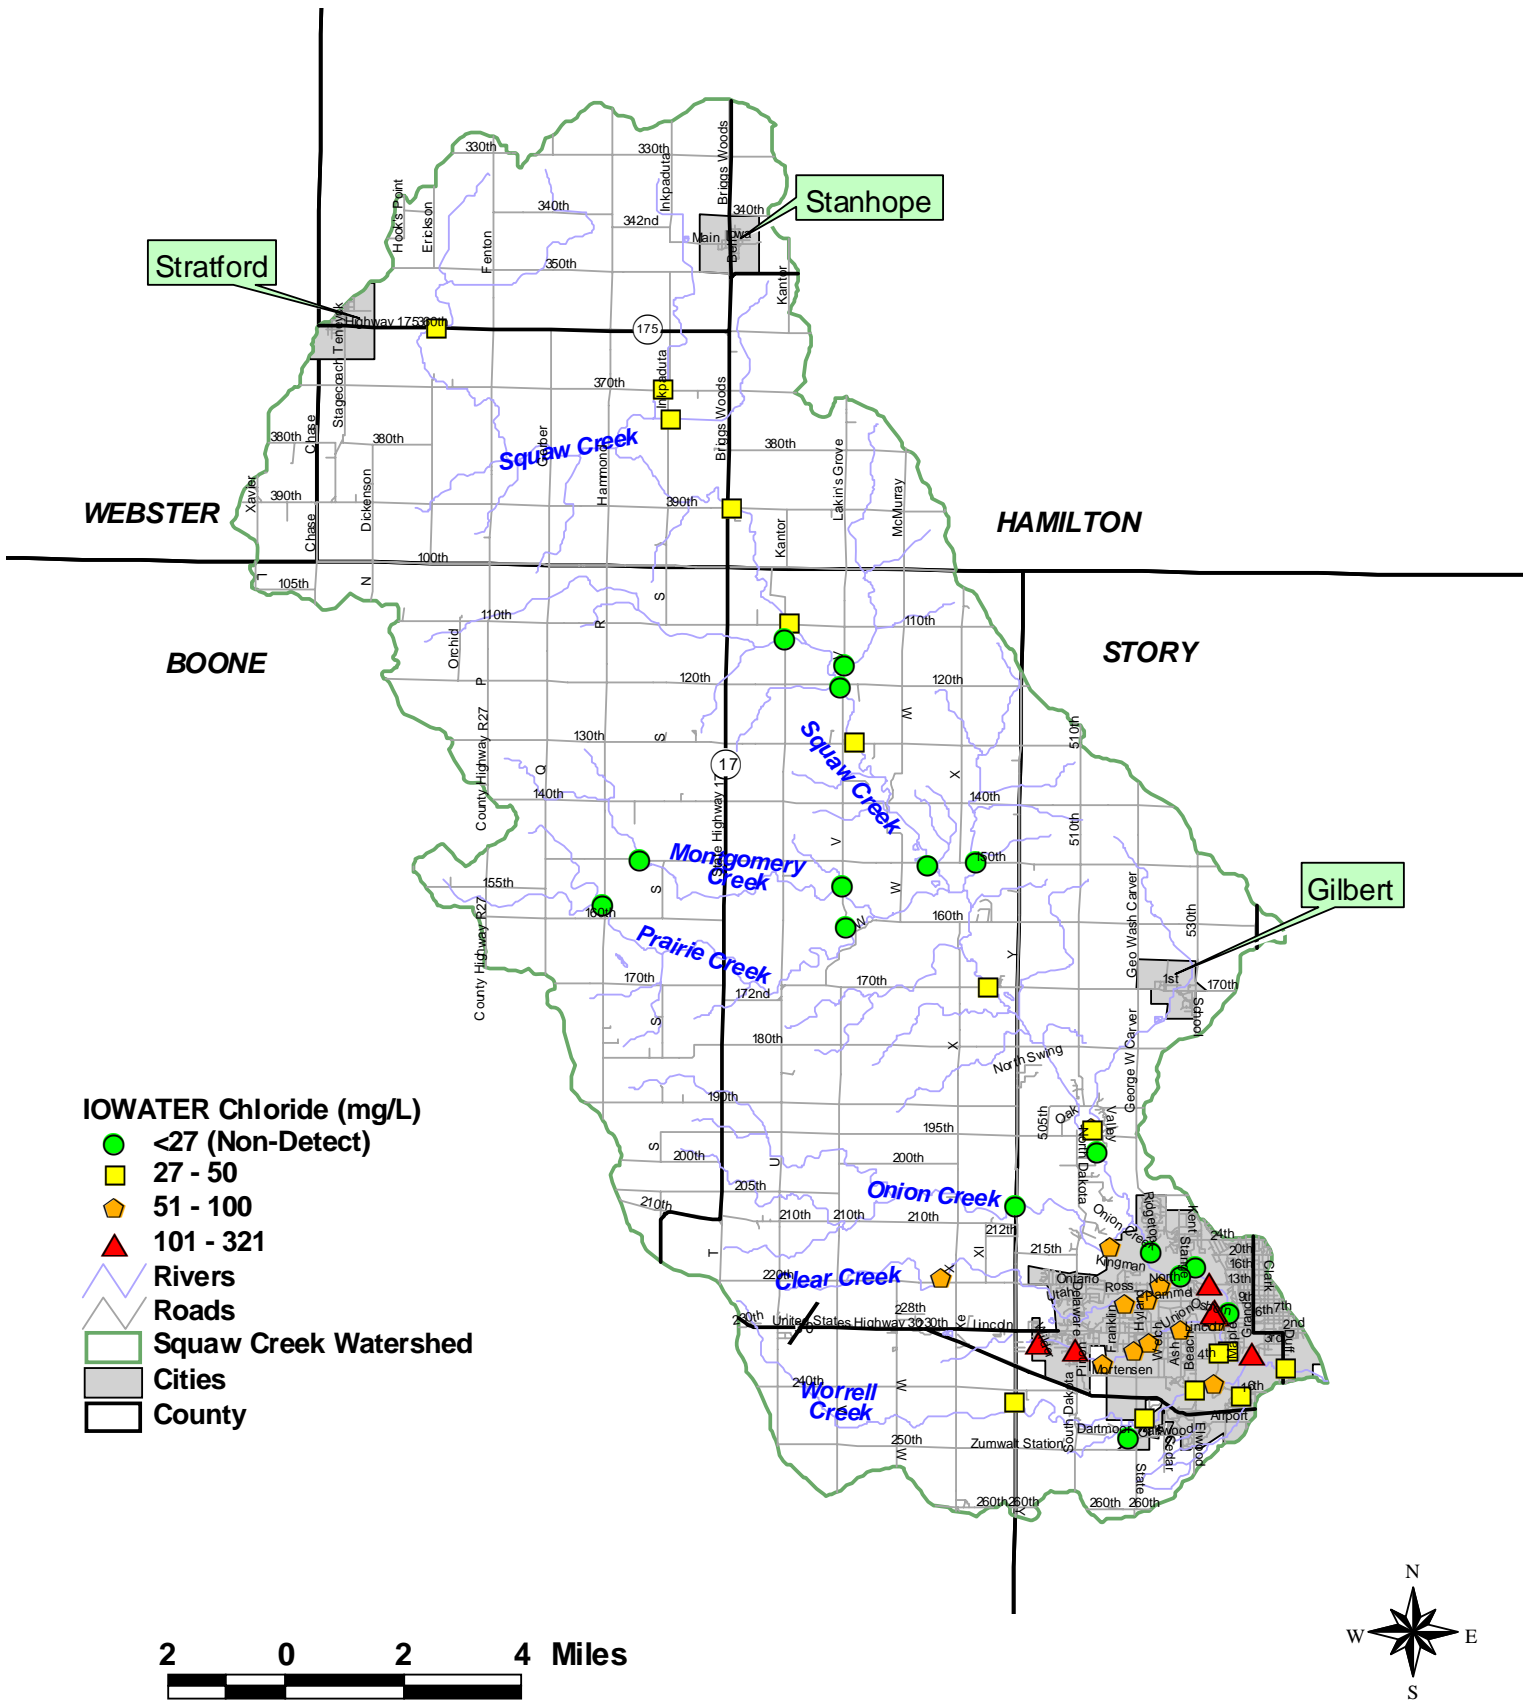

Squaw Creek Snapshot Results - October 9-10, 2009

Squaw Creek Snapshot Results - October 9-10, 2009

Stratford

Stanhope

Gilbert

WEBSTER

HAMILTON

BOONE

STORY

Squaw Creek

Squaw Creek

Montgomery Creek

Prairie Creek

Onion Creek

Clear Creek

Worrell Creek

Highway 175

Highway 17

Highway 17

County Highway R27

County Highway R27

George W. Carver

George W. Carver

George W. Carver