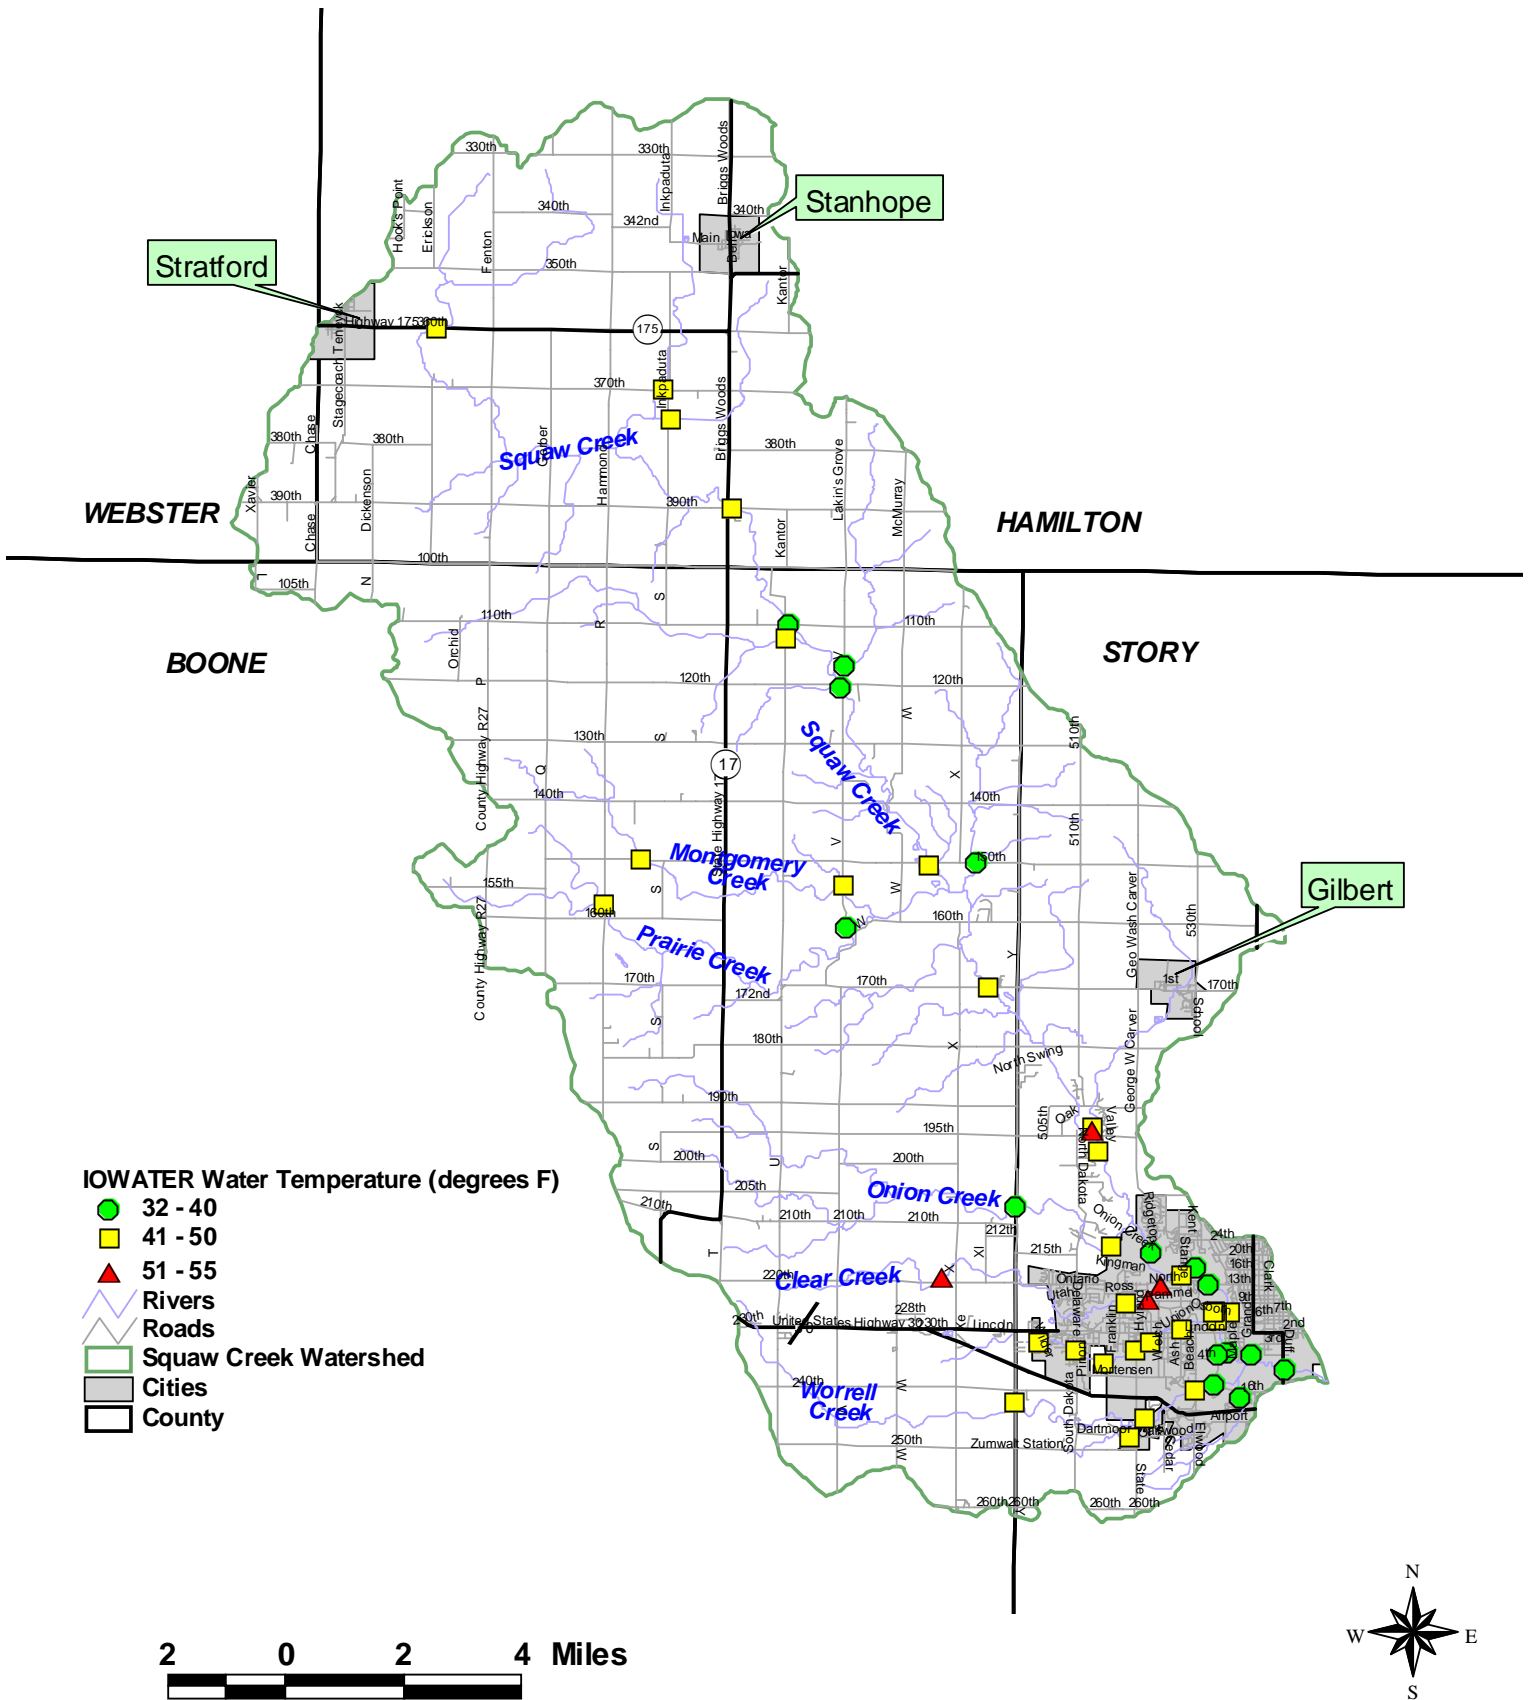

STORY

Squaw Creek

Squaw Creek

Montgomery Creek

Prairie Creek

Onion Creek

Clear Creek

Worrell Creek

Highway 175

Highway 17

Highway 17

County Highway R27

County Highway R27

George W. Carver

George W. Carver

George W. Carver

Squaw Creek Snapshot Results - October 9-10, 2009

Squaw Creek Snapshot Results - October 9-10, 2009

Squaw Creek Snapshot Results - October 9-10, 2009

Squaw Creek Snapshot Results - October 9-10, 2009