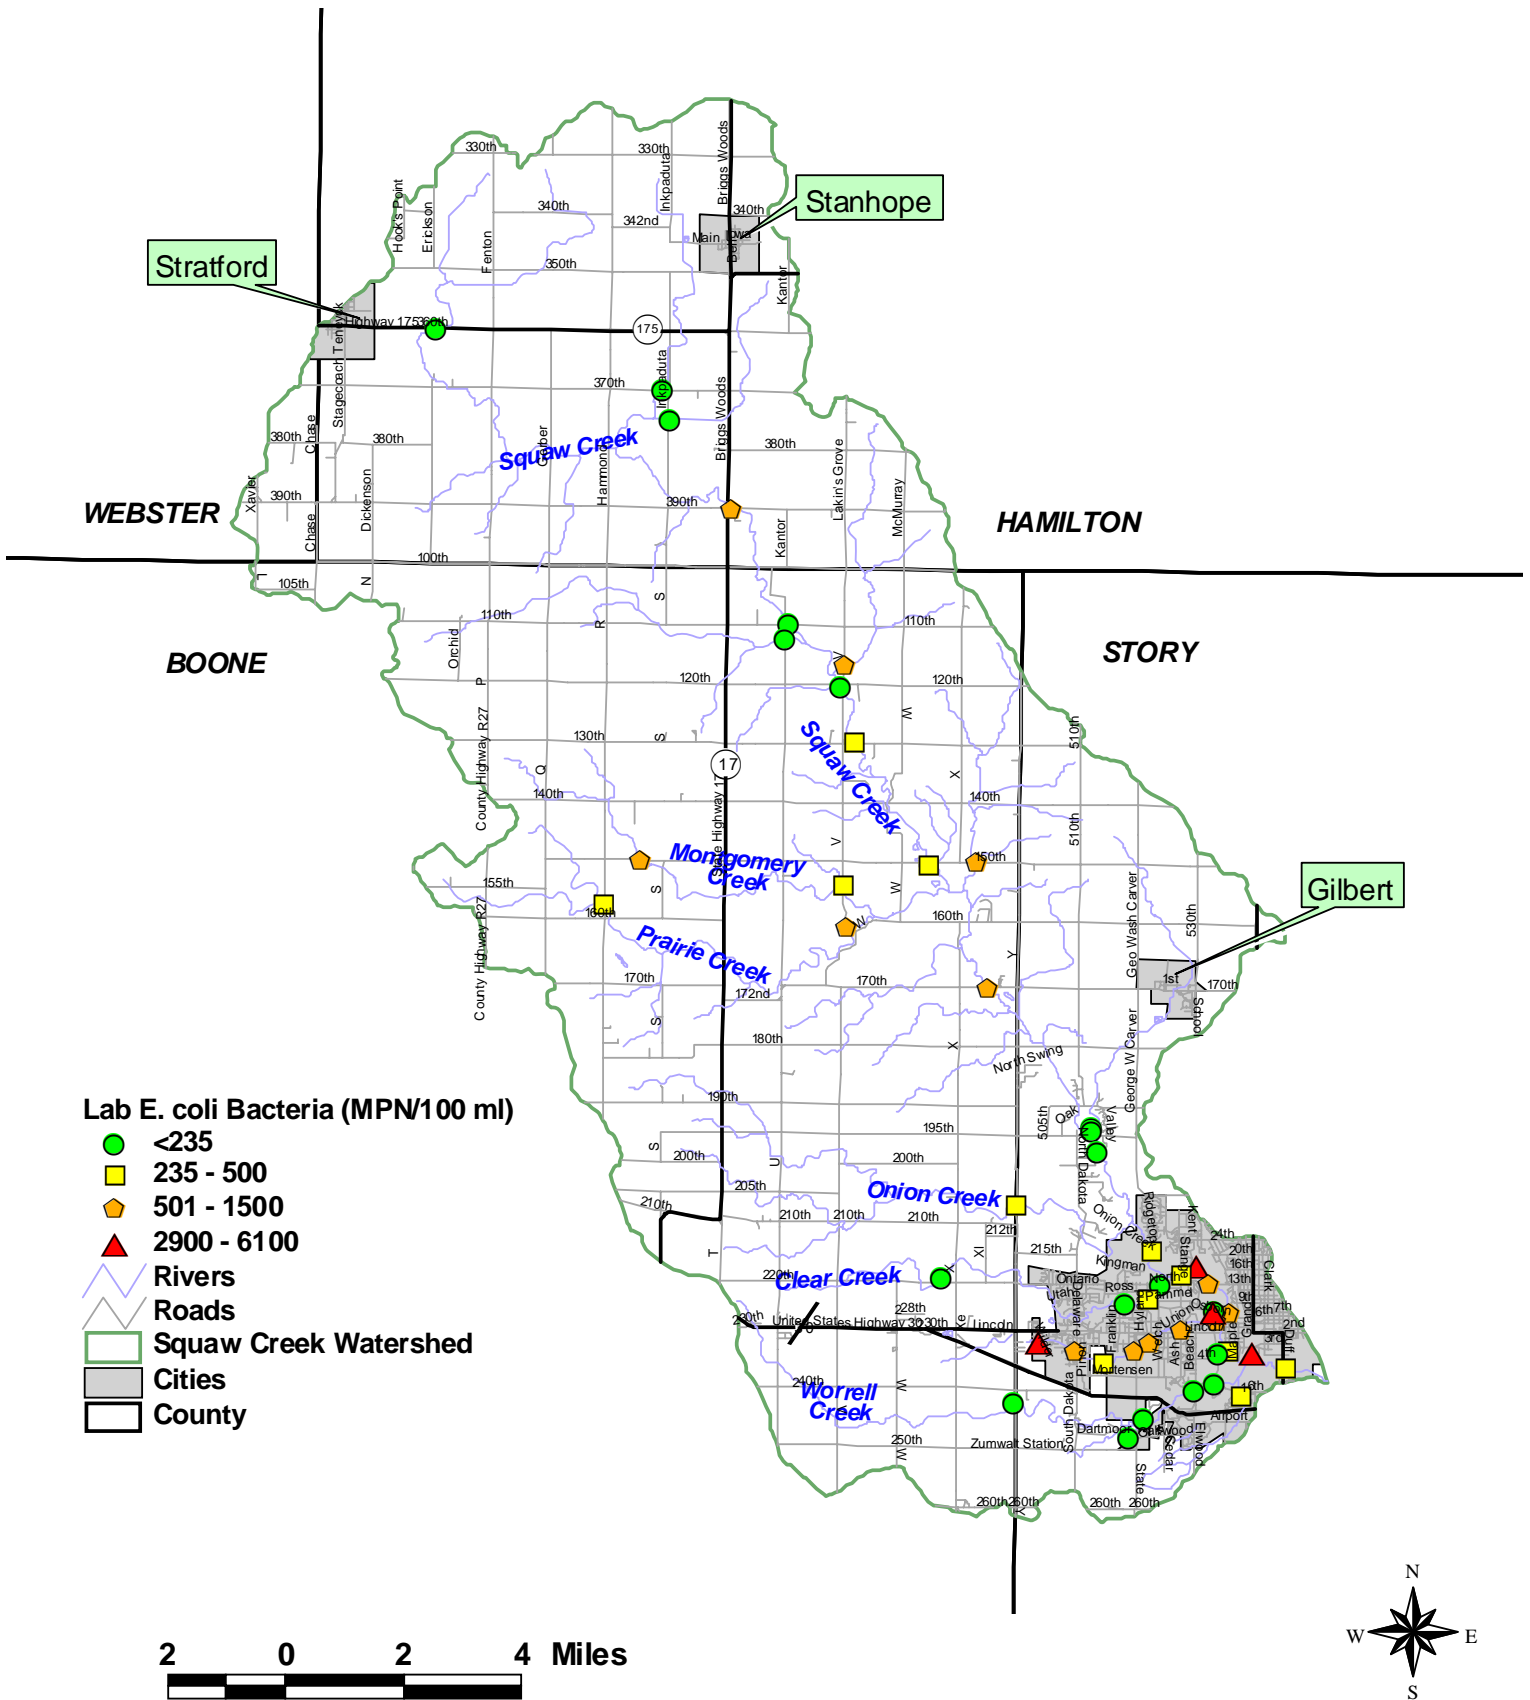

STORY

Squaw Creek

Squaw Creek

Montgomery Creek

Prairie Creek

Onion Creek

Clear Creek

Worrell Creek

Squaw Creek Snapshot Results - October 9-10, 2009

Squaw Creek Snapshot Results - October 9-10, 2009

Stratford

Stanhope

Gilbert

WEBSTER

HAMILTON

BOONE

Highway 175

Highway 17

Highway 17

County Highway R27

County Highway R27

George W. Carver

George W. Carver

George W. Carver