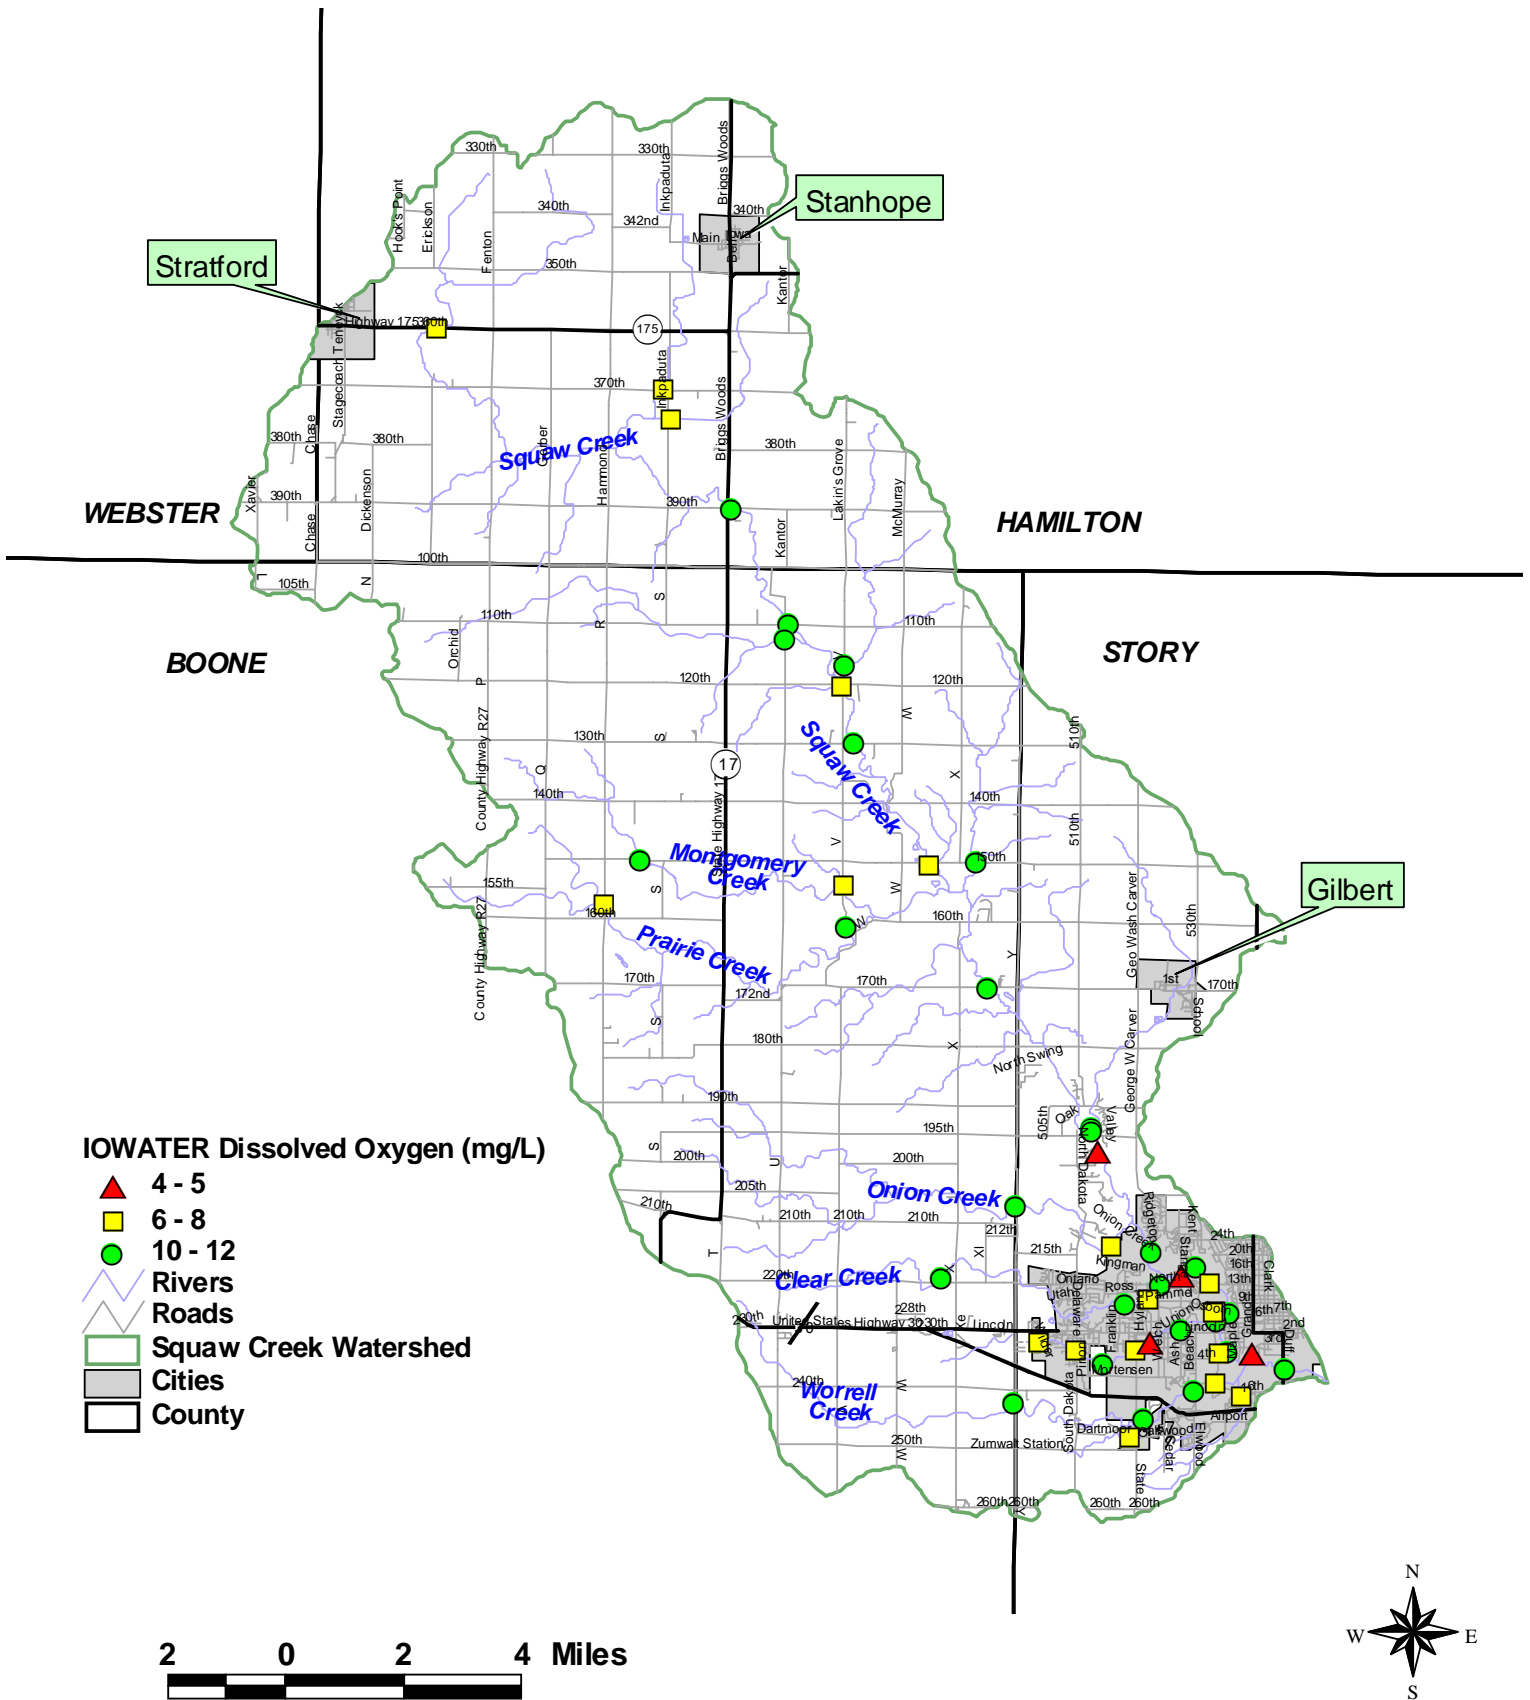

Squaw Creek Snapshot Results - October 9-10, 2009

Squaw Creek Snapshot Results - October 9-10, 2009

Stratford

Stanhope

Gilbert

WEBSTER

HAMILTON

BOONE

STORY

Squaw Creek

Squaw Creek

Montgomery Creek

Prairie Creek

Onion Creek

Clear Creek

Worrell Creek

Highway 175

Highway 17

Highway 17

County Highway R27

County Highway R27

George W. Carver

George W. Carver

George W. Carver