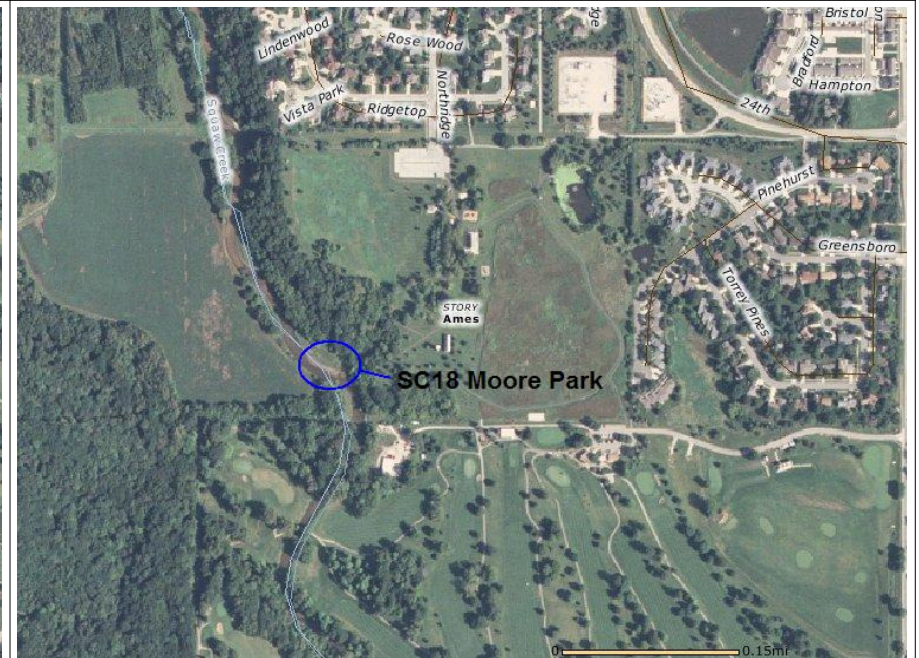

SC22 – Onion Creek, Reactor Woods (ISU Applied Science Center)

SC18 – Squaw Creek at Moore Park

SC48 & 26 Clear Creek, SC50 Squaw Creek at Stange

SC23 – Ames High Prairie, SC24 – Squaw Creek above 13th St